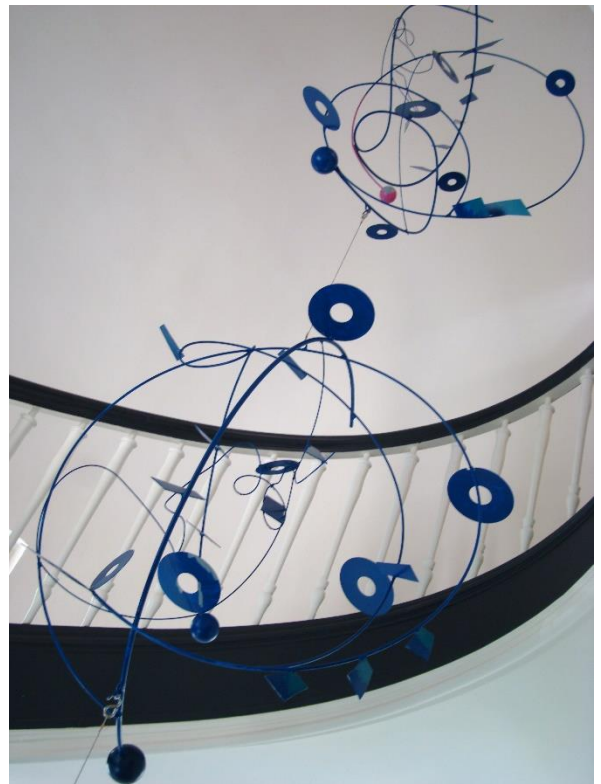

Black and Blu, mobile, stainless steel, paint, H 130 cm, max diameter c 280 cm, 2009

Fré Ilgen – A Selection of Mobiles

Blu
Mobile, 2009
Stainless steel, paint
c H200 cm
Private collection Korea

Brilliant Disguise
Mobile, 2011
Stainless steel, paint
H188 cm, diameter 99 cm

Lovin' Up A Storm
Mobile, 1999
Steel, wood, paint
H213 cm, diameter 90 cm

Whole Lotta Loch
Mobile, 2009
Stainless steel, paint
c H500 cm
private collection Berlin, Germany
www.freilgen.com

Fré Ilgen – A Selection of Mobiles

I'll Work for your Love
Mobile, 2013
Stainless steel, paint
c H75 cm, diameter c 130 cm

Over The Hills and Far Awa
Mobile, 2014
Stainless steel, paint
H98 Cm, max diameter 160 cm

Soul Stripper
Mobile, 2014
Stainless steel, bronze sheet, paint
H95 cm, max diameter 140 cm