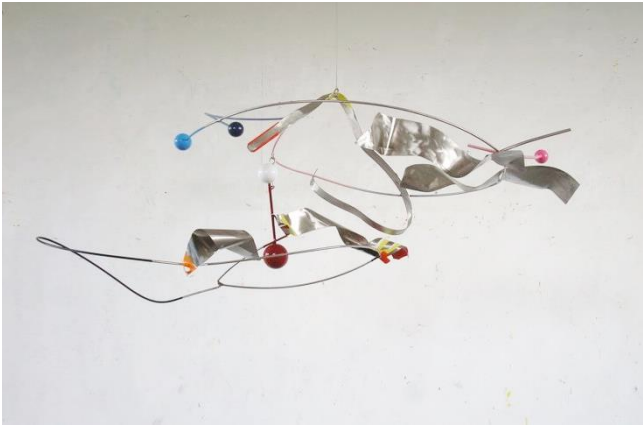

Black and Blu, mobile, stainless steel, paint, H 130 cm, max diameter c 280 cm, 2009

Fré Ilgen – A Selection of Mobiles

Blu
Mobile, 2009
Stainless steel, paint
c H200 cm
Private collection Korea

Brilliant Disguise
Mobile, 2011
Stainless steel, paint
H188 cm, diameter 99 cm

Lovin' Up A Storm
Mobile, 1999
Steel, wood, paint
H213 cm, diameter 90 cm

Whole Lotta Loch
Mobile, 2009
Stainless steel, paint
c H500 cm
private collection Berlin, Germany
www.freilgen.com

Fré Ilgen – A Selection of Mobiles

I'll Work for your Love
Mobile, 2013
Stainless steel, paint
c H75 cm, diameter c 130 cm

Over The Hills and Far Awa
Mobile, 2014
Stainless steel, paint
H98 Cm, max diameter 160 cm

Soul Stripper
Mobile, 2014
Stainless steel, bronze sheet, paint
H95 cm, max diameter 140 cm