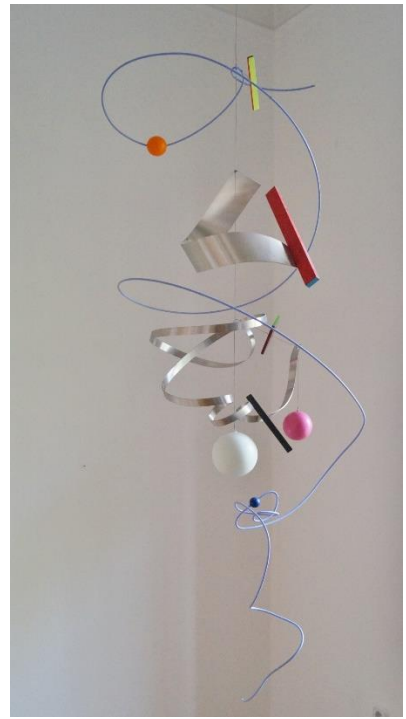

Fré Ilgen – A Selection of Mobiles

The Enchanter
Mobile, 2007
Stainless steel, wood, paint
H220 cm, diameter max 140 cm

Magician's Birthday Party
Mobile, 2007
Stainless steel, wood, paint
H100, diameter 140 cm
Private collection Berlin, Germany

Black and Blu, mobile, stainless steel, paint, H 130 cm, max diameter c 280 cm, 2009

Fré Ilgen – A Selection of Mobiles

Blu
Mobile, 2009
Stainless steel, paint
c H200 cm
Private collection Korea

Brilliant Disguise
Mobile, 2011
Stainless steel, paint
H188 cm, diameter 99 cm

Lovin' Up A Storm
Mobile, 1999
Steel, wood, paint
H213 cm, diameter 90 cm

Whole Lotta Loch
Mobile, 2009
Stainless steel, paint
c H500 cm
private collection Berlin, Germany
www.freilgen.com

Fré Ilgen – A Selection of Mobiles

I'll Work for your Love
Mobile, 2013
Stainless steel, paint
c H75 cm, diameter c 130 cm

Over The Hills and Far Awa
Mobile, 2014
Stainless steel, paint
H98 Cm, max diameter 160 cm

Soul Stripper
Mobile, 2014
Stainless steel, bronze sheet, paint
H95 cm, max diameter 140 cm