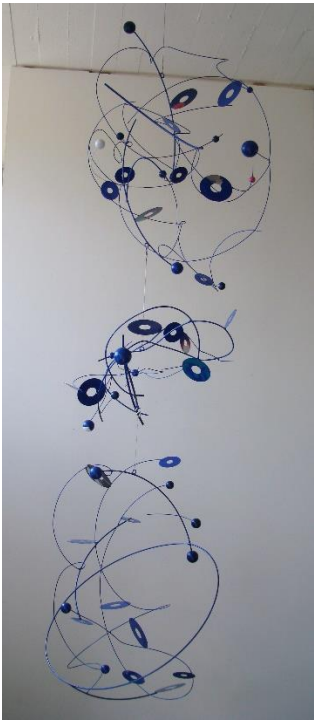

Fré Ilgen – A Selection of Mobiles

The Enchanter
Mobile, 2007
Stainless steel, wood, paint
H220 cm, diameter max 140 cm

Magician's Birthday Party
Mobile, 2007
Stainless steel, wood, paint
H100, diameter 140 cm
Private collection Berlin, Germany

Black and Blu, mobile, stainless steel, paint, H 130 cm, max diameter c 280 cm, 2009

Fré Ilgen – A Selection of Mobiles

Blu
Mobile, 2009
Stainless steel, paint
c H200 cm
Private collection Korea

Brilliant Disguise
Mobile, 2011
Stainless steel, paint
H188 cm, diameter 99 cm

Lovin' Up A Storm
Mobile, 1999
Steel, wood, paint
H213 cm, diameter 90 cm

Whole Lotta Loch
Mobile, 2009
Stainless steel, paint
c H500 cm
private collection Berlin, Germany
www.freilgen.com

Fré Ilgen – A Selection of Mobiles

I'll Work for your Love
Mobile, 2013
Stainless steel, paint
c H75 cm, diameter c 130 cm

Over The Hills and Far Awa
Mobile, 2014
Stainless steel, paint
H98 Cm, max diameter 160 cm

Soul Stripper
Mobile, 2014
Stainless steel, bronze sheet, paint
H95 cm, max diameter 140 cm