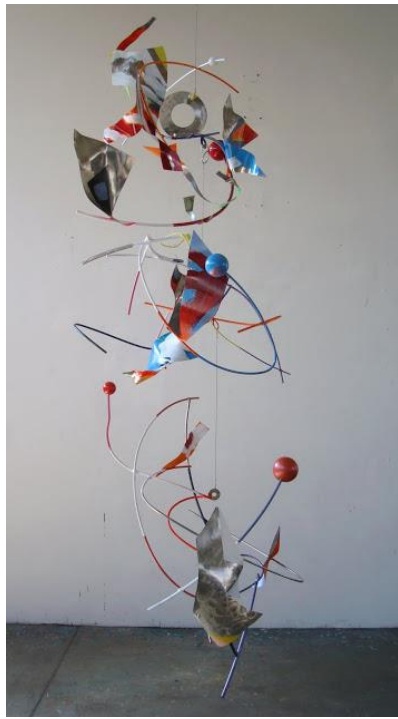

Fré Ilgen – A Selection of Mobiles

The Enchanter
Mobile, 2007
Stainless steel, wood, paint
H220 cm, diameter max 140 cm

Magician's Birthday Party
Mobile, 2007
Stainless steel, wood, paint
H100, diameter 140 cm
Private collection Berlin, Germany

Black and Blu, mobile, stainless steel, paint, H 130 cm, max diameter c 280 cm, 2009

Fré Ilgen – A Selection of Mobiles

Blu
Mobile, 2009
Stainless steel, paint
c H200 cm
Private collection Korea

Brilliant Disguise
Mobile, 2011
Stainless steel, paint
H188 cm, diameter 99 cm

Lovin' Up A Storm
Mobile, 1999
Steel, wood, paint
H213 cm, diameter 90 cm

Whole Lotta Loch
Mobile, 2009
Stainless steel, paint
c H500 cm
private collection Berlin, Germany
www.freilgen.com

Fré Ilgen – A Selection of Mobiles

I'll Work for your Love
Mobile, 2013
Stainless steel, paint
c H75 cm, diameter c 130 cm

Over The Hills and Far Awa
Mobile, 2014
Stainless steel, paint
H98 Cm, max diameter 160 cm

Soul Stripper
Mobile, 2014
Stainless steel, bronze sheet, paint
H95 cm, max diameter 140 cm